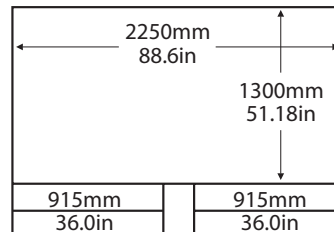

What our customers say

"The Garaventa Stair-Trac has allowed our District to meet its needs at a fraction of the cost of installing an elevator in our building."
- Batavia City Schools, Batavia, NY

"It has proven to be dependable, safe, and functional for our school district."
- Hillcrest Elementary, American Falls, ID